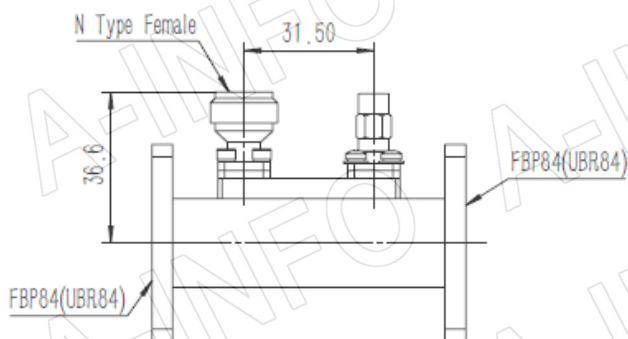

## Technical Specification

EIA WR	WR112
Frequency Range(GHz)	7.05 – 10.0
Coupling(dB)	50
Directivity(dB)	15 Typ.
Insertion Loss(dB)	0.1 Max. (Not including the theoretical loss $4.34 \times 10^{-5}$ dB)
Mainline VSWR	1.10:1 Max.
Secondline VSWR	1.35:1 Max.
Flange	FBP84(UBR84)
Coupling Port	N-Female / N-Male
Material	Al
Size(mm)	76.2 x 47.8 x 60.5
Net Weight(Kg)	0.20 Around

## Outline Drawing (Size: mm)

Coupling Port: N-Female

For N-Male connector Coupling Port outline drawing, please contact A-INFO.

**AINFO Inc.**

China(Beijing): Tel: (+86) 10-6266-7326,  
China(Chengdu): Tel: (+86) 28-8519-2786,  
USA: Tel: (+1) 949-639-9688,

## Flange Drawing (Size: mm)