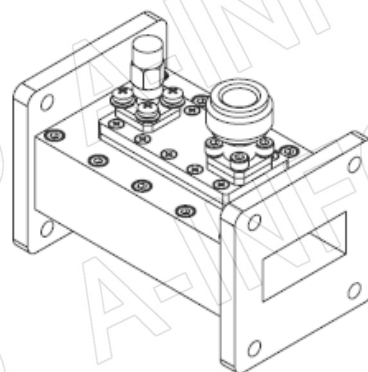

## Technical Specification

EIA WR	WR112
Frequency Range(GHz)	7.05 – 10.0
Coupling(dB)	50
Directivity(dB)	15 Typ.
Insertion Loss(dB)	0.1 Max. (Not including the theoretical loss $4.34 \times 10^{-5}$ dB)
Mainline VSWR	1.10:1 Max.
Secondline VSWR	1.35:1 Max.
Flange	FBP84(UBR84)
Coupling Port	N-Female / N-Male
Material	Al
Size(mm)	76.2 x 47.8 x 60.5
Net Weight(Kg)	0.20 Around

## Outline Drawing (Size: mm)

Coupling Port: N-Female

For N-Male connector Coupling Port outline drawing, please contact A-INFO.

**AINFO Inc.**

China(Beijing): Tel: (+86) 10-6266-7326,  
China(Chengdu): Tel: (+86) 28-8519-2786,  
USA: Tel: (+1) 949-639-9688,