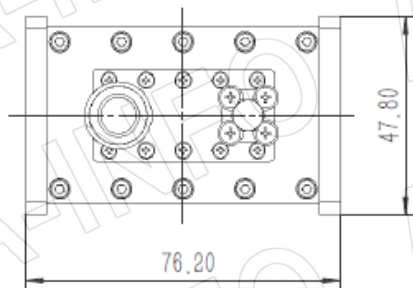

## Technical Specification

EIA WR	WR112
Frequency Range(GHz)	7.05 – 10.0
Coupling(dB)	50
Directivity(dB)	15 Typ.
Insertion Loss(dB)	0.1 Max. (Not including the theoretical loss $4.34 \times 10^{-5}$ dB)
Mainline VSWR	1.10:1 Max.
Secondline VSWR	1.35:1 Max.
Flange	FBP84(UBR84)
Coupling Port	N-Female / N-Male
Material	Al
Size(mm)	76.2 x 47.8 x 60.5
Net Weight(Kg)	0.20 Around

## Outline Drawing (Size: mm)

Coupling Port: N-Female

For N-Male connector Coupling Port outline drawing, please contact A-INFO.

**AINFO Inc.**

China(Beijing): Tel: (+86) 10-6266-7326,  
China(Chengdu): Tel: (+86) 28-8519-2786,  
USA: Tel: (+1) 949-639-9688,

## Flange Drawing (Size: mm)