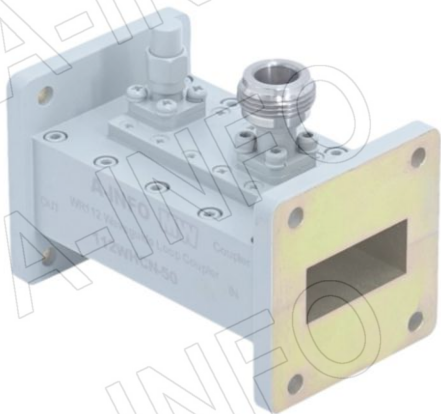

## Technical Specification

EIA WR	WR112
Frequency Range(GHz)	7.05 – 10.0
Coupling(dB)	50
Directivity(dB)	15 Typ.
Insertion Loss(dB)	0.1 Max. (Not including the theoretical loss $4.34 \times 10^{-5}$ dB)
Mainline VSWR	1.10:1 Max.
Secondline VSWR	1.35:1 Max.
Flange	FBP84(UBR84)
Coupling Port	N-Female / N-Male
Material	Al
Size(mm)	76.2 x 47.8 x 60.5
Net Weight(Kg)	0.20 Around