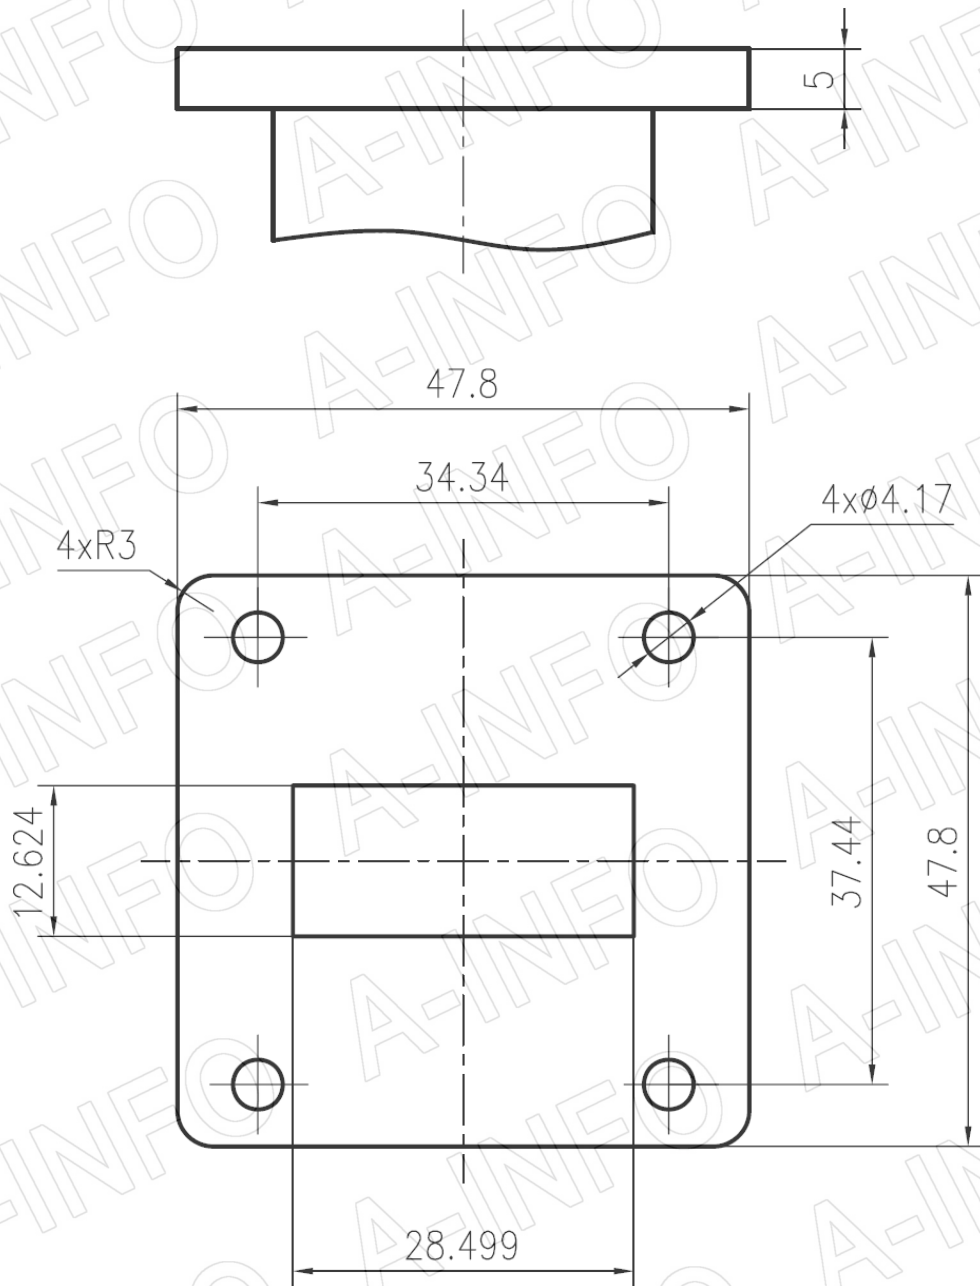

## Technical Specification

EIA WR	WR112
Frequency Range(GHz)	7.05 – 10.0
Coupling(dB)	50
Directivity(dB)	15 Typ.
Insertion Loss(dB)	0.1 Max. (Not including the theoretical loss $4.34 \times 10^{-5}$ dB)
Mainline VSWR	1.10:1 Max.
Secondline VSWR	1.35:1 Max.
Flange	FBP84(UBR84)
Coupling Port	N-Female / N-Male
Material	Al
Size(mm)	76.2 x 47.8 x 60.5
Net Weight(Kg)	0.20 Around

## Outline Drawing (Size: mm)

Coupling Port: N-Female

For N-Male connector Coupling Port outline drawing, please contact A-INFO.

**AINFO Inc.**

China(Beijing): Tel: (+86) 10-6266-7326,  
China(Chengdu): Tel: (+86) 28-8519-2786,  
USA: Tel: (+1) 949-639-9688,

## Flange Drawing (Size: mm)