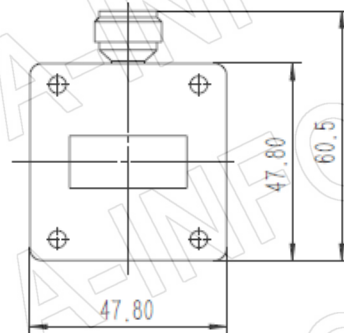

## Technical Specification

EIA WR	WR112
Frequency Range(GHz)	7.05 – 10.0
Coupling(dB)	50
Directivity(dB)	15 Typ.
Insertion Loss(dB)	0.1 Max. (Not including the theoretical loss $4.34 \times 10^{-5}$ dB)
Mainline VSWR	1.10:1 Max.
Secondline VSWR	1.35:1 Max.
Flange	FBP84(UBR84)
Coupling Port	N-Female / N-Male
Material	Al
Size(mm)	76.2 x 47.8 x 60.5
Net Weight(Kg)	0.20 Around

## Outline Drawing (Size: mm)

Coupling Port: N-Female

For N-Male connector Coupling Port outline drawing, please contact A-INFO.

**AINFO Inc.**

China(Beijing): Tel: (+86) 10-6266-7326,  
China(Chengdu): Tel: (+86) 28-8519-2786,  
USA: Tel: (+1) 949-639-9688,

## Flange Drawing (Size: mm)